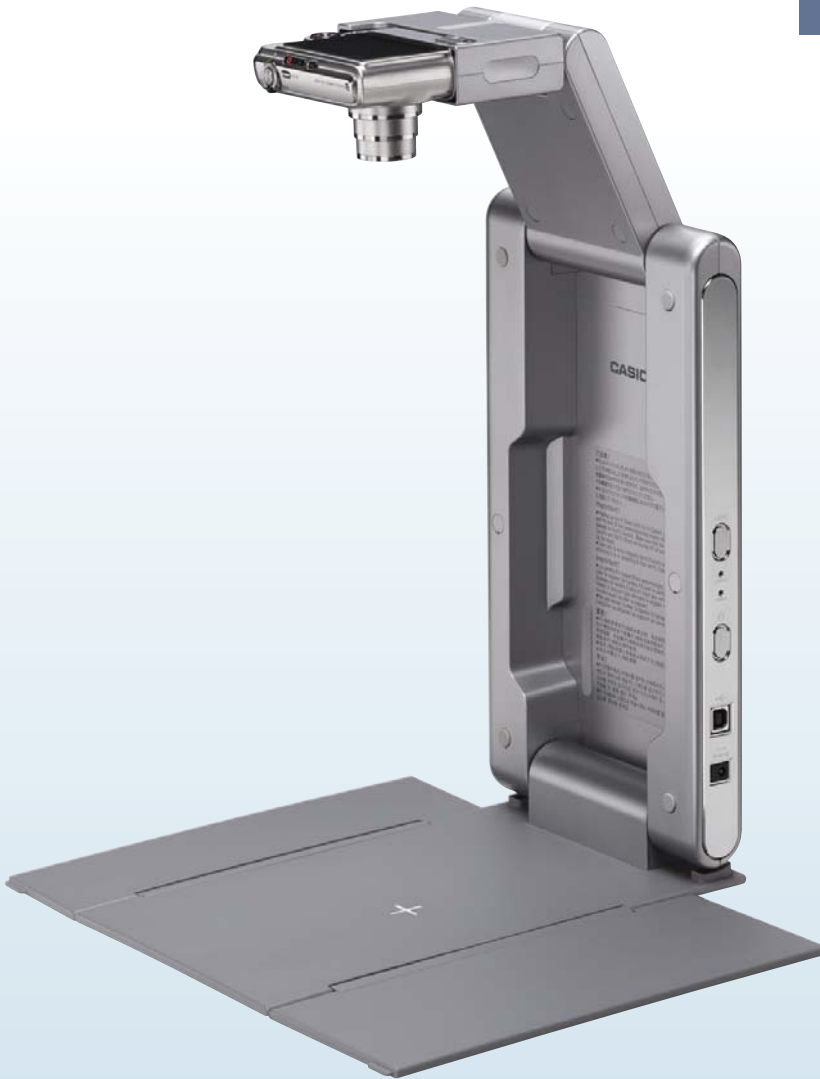

## Designed to Travel Light! YC-430

### Portable Presentation Stand

When opened the copy stand is about 13 inches wide x 14.5 inches high x 10.5 inches deep. The copy stand, in conjunction with the included proprietary digital camera, provide some exceptional presentation and data capture features. Configure it with your laptop or PC and you have an exceptionally powerful tool that is small, lightweight and mobile.

- 10 Mega Pixel Removable Digital Camera
- Fits in Your Briefcase (Approximately 6.6" x 1.7" x 10.5" Folded)
- Scanner
- 3-D Presenter
- Document Presenter
- Direct Connection to USB on Projector
- 3.50 lbs.

The 10 Mega Pixel JPEGs can be saved, shown or distributed with your PC and printer.

Easily slide the camera from the copy stand and you have a stand alone 10 Mega Pixel Digital Camera with 3X optical zoom.